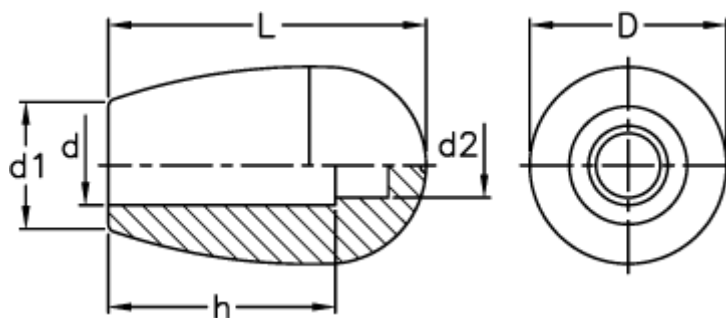

Data Sheet

Article number: 2304121101

Description: E+G Handle
I.622/55 N-12, Black

Measures

d = 12
D = 34
d1 = 21
d2 = 5.5
h = 40
L = 54.5